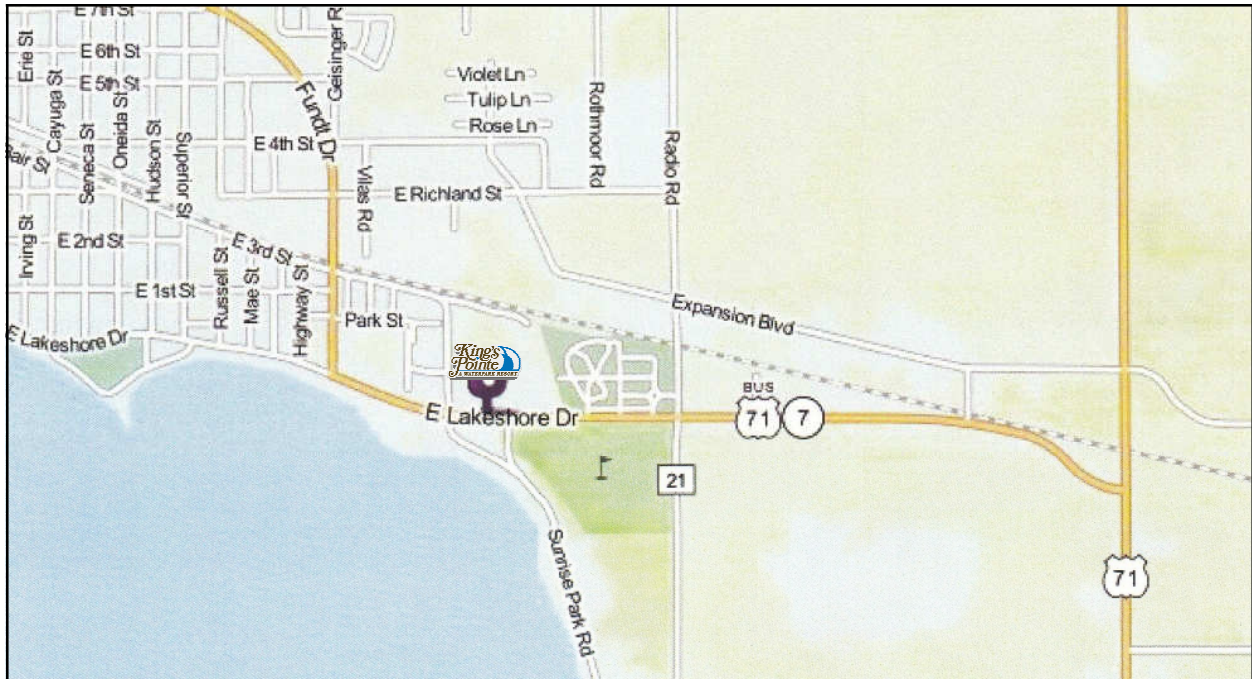

## KING'S POINTE RESORT

1520 East Lakeshore Drive  
Storm Lake, Iowa